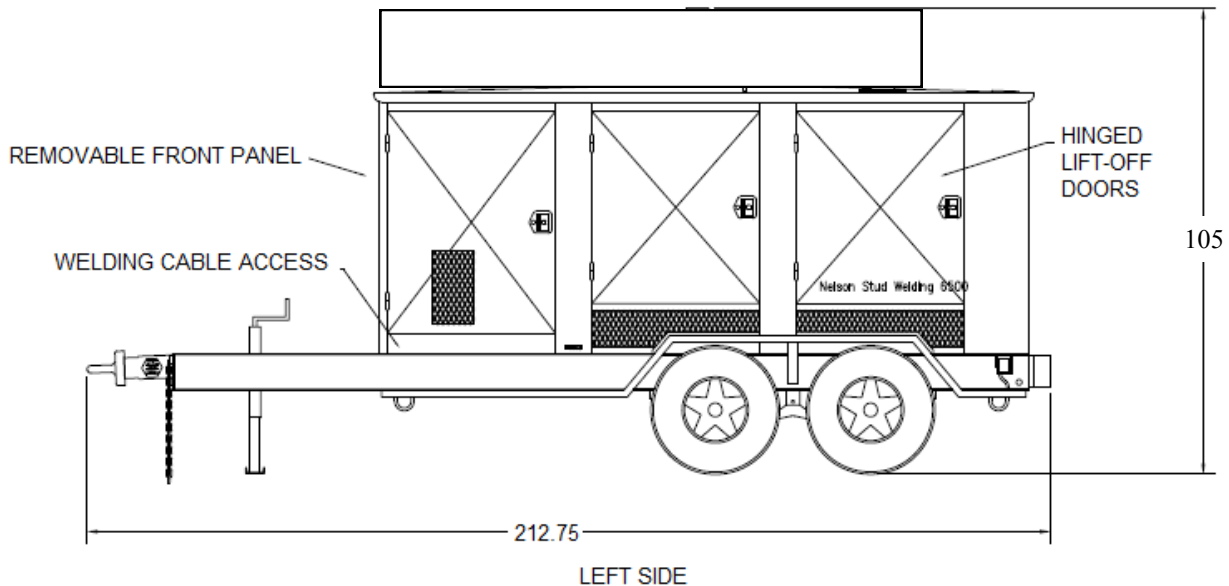

Technical Data

	Diesel Generator Welding System	
	Trailer Mount	Skid Mount
Dimensions	105"H x 76"W x 212"L (2,667mm x 1,930mm x 5,385mm)	86"H x 55"W x 142"L (2,185mm x 1,400mm x 3,607mm)
Dry Weight (no fuel)	9,660lbs (4,382kg)	8,960lbs (4,065kg)
Output Voltage	3 ϕ , 266/460 Volts	
Power	275 Kilowatts	
Current	Idle 400 Amps	
120V Circuit Breaker	GFI	
Stud Welder Circuit Main Breaker	225A	
Safety Standard Compliance	Meets all Federal and State requirements	
Fuel Tank Capacity	100gal (378L)	
Trailer Capacity	14,000lbs	
Warranty	1 Year	