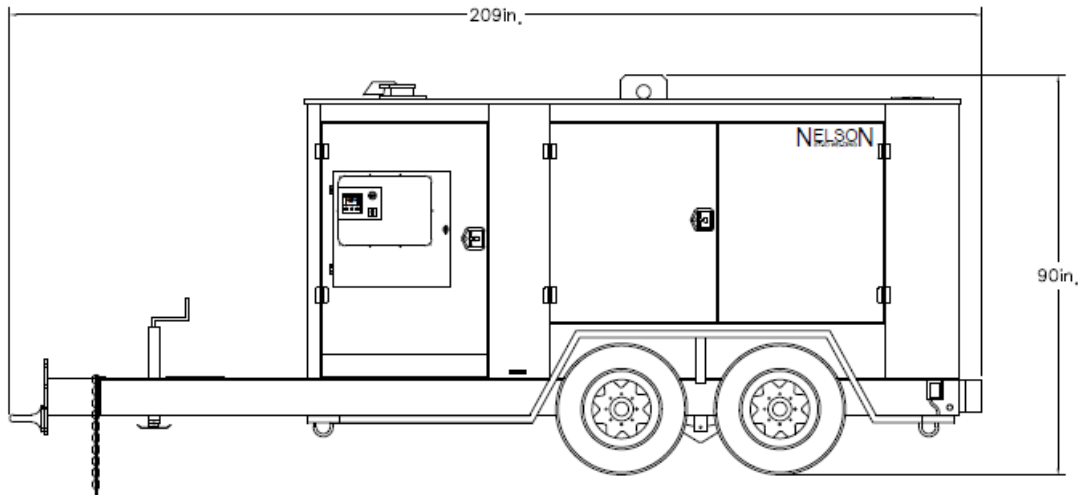

Finish – Sherwin Williams KEM Lustral Vermillion paint (custom paint jobs available)

Capacity – Dual 7000 lbs axles

Cold Start – 120V 1000W block heater

Applications

- Remote locations where stud welding is required
- Building construction
- Bridge construction

Options

- Skid mounted diesel generator weld system
- Ultra quiet sound insulation option (73 dBA @ 23' under load)
- Extra capacity fuel tank
- Auxiliary disconnect with extra receptacles
- Extended trailer for additional storage

Technical Data

	Diesel Generator Welding System	
	Trailer Mount	Skid Mount
Dimensions	90"H x 74"W x 209"L (2,286mm x 1,880mm x 5,310mm)	83"H x 52"W x 142"L (2,108mm x 1,320mm x 3,607mm)
Dry Weight (no fuel)	8766lbs (3984kg)	Est 8,140lbs (3700kg)
Output Voltage	3 ϕ , 266/460 Volts	
Power	205 Kilowatts	
Current	Idle 322 Amps	
120V Circuit Breaker	GFI	
Stud Welder Circuit Main Breaker	225A	
Safety Standard Compliance	Meets all Federal and State requirements	
Fuel Tank Capacity	100gal (378L)	
Trailer Capacity	14,000lbs	
Warranty	1 Year	