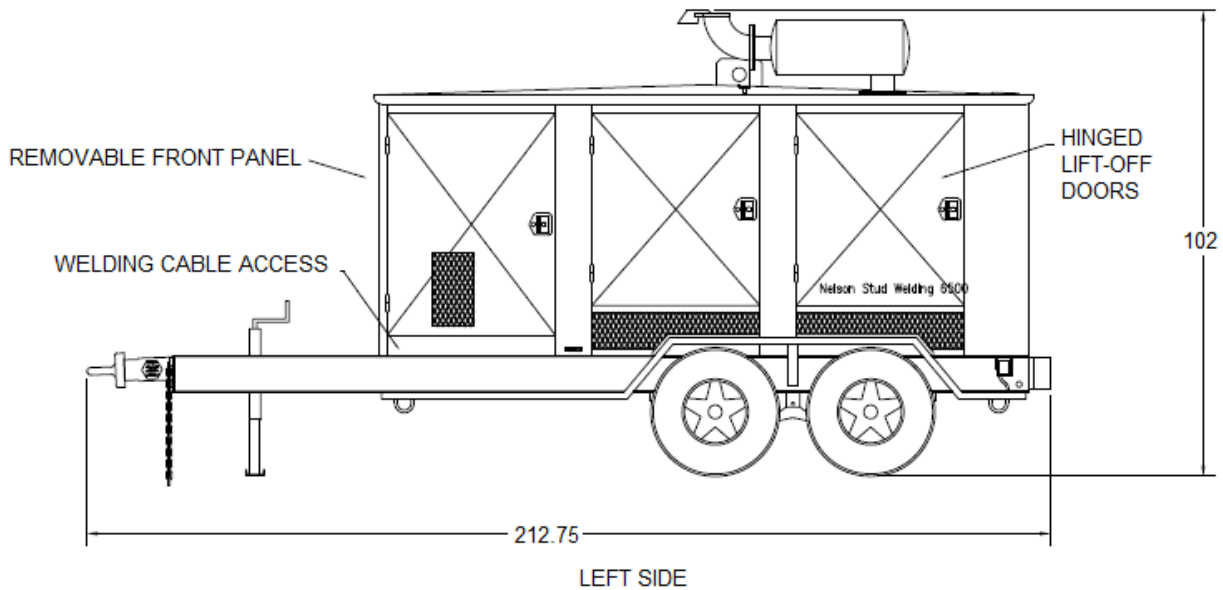

Technical Data

	Diesel Generator Welding System	
	Trailer Mount	Skid Mount
Dimensions	102"H x 76"W x 210"L (2,590mm x 1,930mm x 5,334mm)	83"H x 52"W x 150"L (2,108mm x 1,320mm x 3,810mm)
Weight	9,200lbs (4,200kg)	8,200lbs (3,700kg)
Output Voltage	3 ϕ , 266/460 Volts	
Power	255/225 Kilowatts	
Current	Idle 400 Amps	
120V Circuit Breaker	GFI	
Stud Welder Circuit Main Breaker	225A	
Safety Standard Compliance	EPA and California emissions standards	
Fuel Tank Capacity	100gal (378L)	
Trailer Capacity	14,000lbs	
Warranty	1 Year	