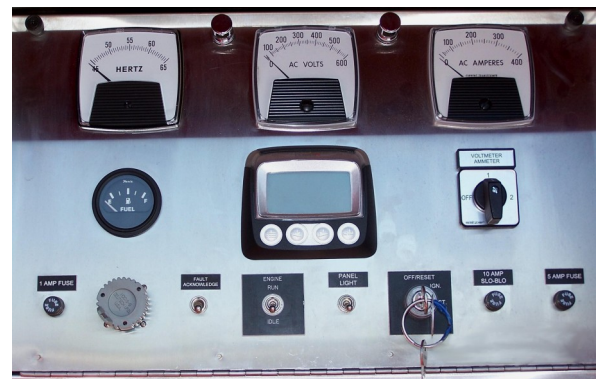

Diesel Generator

Efficient

The Diesel Generator Welding System provides power for our stud welding systems when no source is available. Our integrated systems come equipped with efficient diesel Cummins engines that can run all day to support your stud welding needs. The systems are offered in either a trailer, or skid mounted configuration that include room for the welding system and all the accessories required. The features and benefits include:

Emissions - Tier III, EPA, and California approved

Heavy Duty - steel construction with durable locking panels

Stainless Steel - control panel with AC meters and digital display

Electric brakes (trailer only)

Protection – Engine monitors oil pressure, temperature, water level, and engine speed

Finish – Sherwin Williams KEM Lustral Vermillion paint (custom paint jobs available)

Capacity – Dual 7000 lbs axles

Cold Start – 120V 2000W block heater

Technical Data

	Diesel Generator Welding System	
	Trailer Mount	Skid Mount
Dimensions	102"H x 76"W x 210"L (2,590mm x 1,930mm x 5,334mm)	83"H x 52"W x 150"L (2,108mm x 1,320mm x 3,810mm)
Weight	9,200lbs (4,200kg)	8,200lbs (3,700kg)
Output Voltage	3 ϕ , 266/460 Volts	
Power	255/225 Kilowatts	
Current	Idle 400 Amps	
120V Circuit Breaker	GFI	
Stud Welder Circuit Main Breaker	225A	
Safety Standard Compliance	EPA and California emissions standards	
Fuel Tank Capacity	100gal (378L)	
Trailer Capacity	14,000lbs	
Warranty	1 Year	