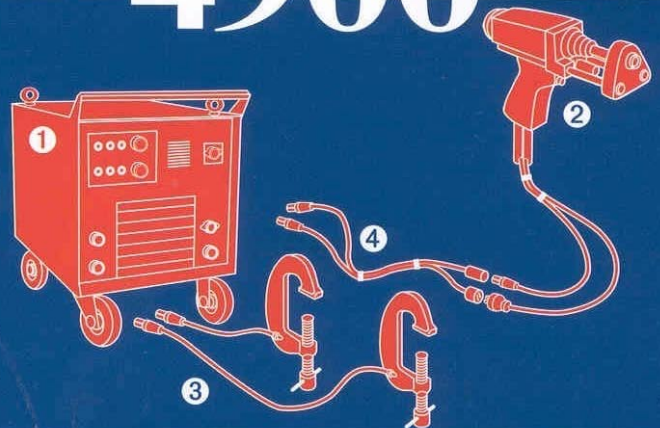

# Nelson® Model 100 Series 4900

## System Configuration

Item	Description	Part Number
1	Power/control unit 230/460/575v	750-586-005
1B	Power/control unit 220/380/415v	750-586-010
2	NS 20 A HD Welding Gun	751-535-500
3	25 ft. Ground Cable and Clamp 4/0	720-447-010
4	50 ft. Combination Cable 4/0	722-000-125

## Features & Benefits

- Operates from 3 phase power for a smoother, more stable arc.
- Closed loop circuitry regulates power output to adjust for effects of cable heating and incoming power fluctuations.
- Infinitely adjustable time and current controls allow for precise weld adjustments.
- By activating the "Short Cycle" feature unit can weld to thin gauge materials without the use of ferrules.
- Other important features include LED's, chuck saver circuit, thermal protection and cooling fan, and wheel set with lifting eyes.

## Specifications

Power Control Unit	
Transformer Rating	2350 amps
Stud Range	1/8"–7/8" (3mm–22mm)
Input voltage	230/460/575v, 50/60hz 220/380/415v, 50/60hz
Fusing	100 amp @ 230v 60 amp @ 460v & 575v
Timing Control	.01–1.0 seconds, stepless
Regulated Output	100–2100 amps stepless
Case Dim.	20-1/2" H x 29-1/2" W x 30" D (520mm x 750mm x 770mm)
Weight	546 lbs.(248kg)